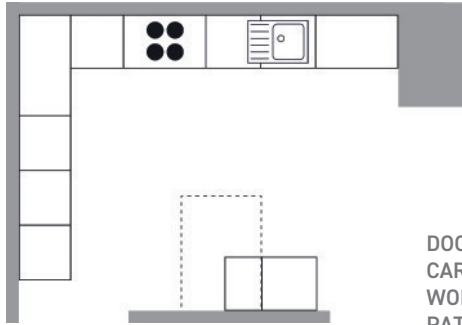

PN 215

الأبواب: رمادي كشمير لامع
هيكل المطبخ: رمادي كشمير
خلفية المطبخ: تصميم جدار طوب
سطح العمل: رمادي لافا بلمس حجري

DOORS Cashmere grey high-gloss
CARCASS Cashmere grey
WORKTOP Lava grey stone texture
PATTERNED SPLASHBACK Brick wall